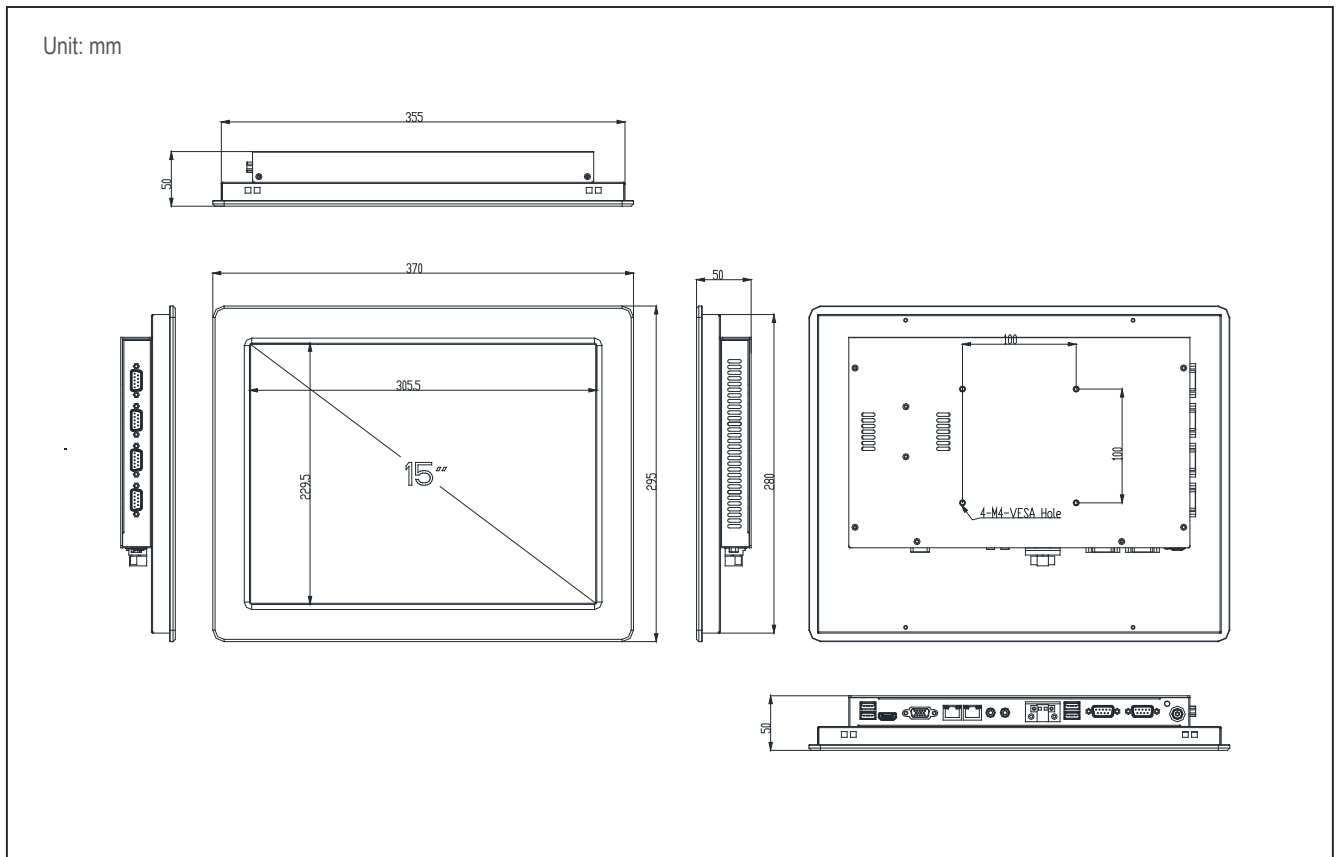

Specifications

System	
Processor	Intel Celeron J1900 CPU
Chipset	Intel Bay trail SOC
Memory	4G RAM(MAX 8G)
Graphic	Intel HD chipset
Storage	SSD/HDD (Size optional)
Ethernet	2 x 100/1000 LAN ports
Vedio	1 x VGA, 1x HDMI
Audio	1x Mic-in / Line-out
USB Port	4 x USB(1 x USB3.0)
Serial Port	Max. 6x COM(5*RS232,1*RS485/RS422)
Power switch	1 x power switch
Expansive Slot	1 x Mini PCIe
Power supply	1 x DC input terminal connector
Construction	Front aluminum bezel and steel chassis
LCD Panel	
Display Type	15" XGA TFT LCD(LED backlight)
Resolution	1024*768
Max.color	16.7M
Luminance	450 cd/m2
View Angle	120°(H) , 100°(V)
Pixel Pitch	0.1692 x 0.1692 mm
Contrast Ratio	300:1
Response Time	16 ms
LCD MTBF	50, 000hrs
Mechanical and Environmental	
Dimensions (WxHxD)	370 x 295 x 50mm
Weight	Net: 5.1kg , Gross:8.3 kg
Operating temperature	-10°C~ 60°C (-14~140°F)
Storage temperature	-20°C ~ 70°C (-4 ~ 158°F)
Storage humidity	5% to 95% @40°C non-condensing
Anti-Vibration	17HZ-500 HZ 1G PTP
Anti-Shock	1G / peak(11m sec)

IPC-15DF

Available Options

Touch screen	Resistive type touch screen
Wireless LAN	Meet IEEE802.11b/g standard
DC Power Input	Wide Range 9~36v DC input

Power Specifications

Input	100~240VAC, 50/60Hz, external ac adapter
Output	DC12V, output 28W

Ordering informations

IPC-15DF	15 inches industrial panel PC, with Intel J1900 Processor, 4G RAM(Max 8G), SSD/HDD, Max. 6x COM(5* RS232, 1* RS422/485), 1x HDMI, 1xVGA, 4xUSB(1 usb 3.0), 2xLAN, 1x AUDIO, MIC, Resistive Touch Screen
IPC-15DFL	IPC-15DF + Mini-PCI wireless Lan card with antenna

Dimensions Diagram

Touch screen PC